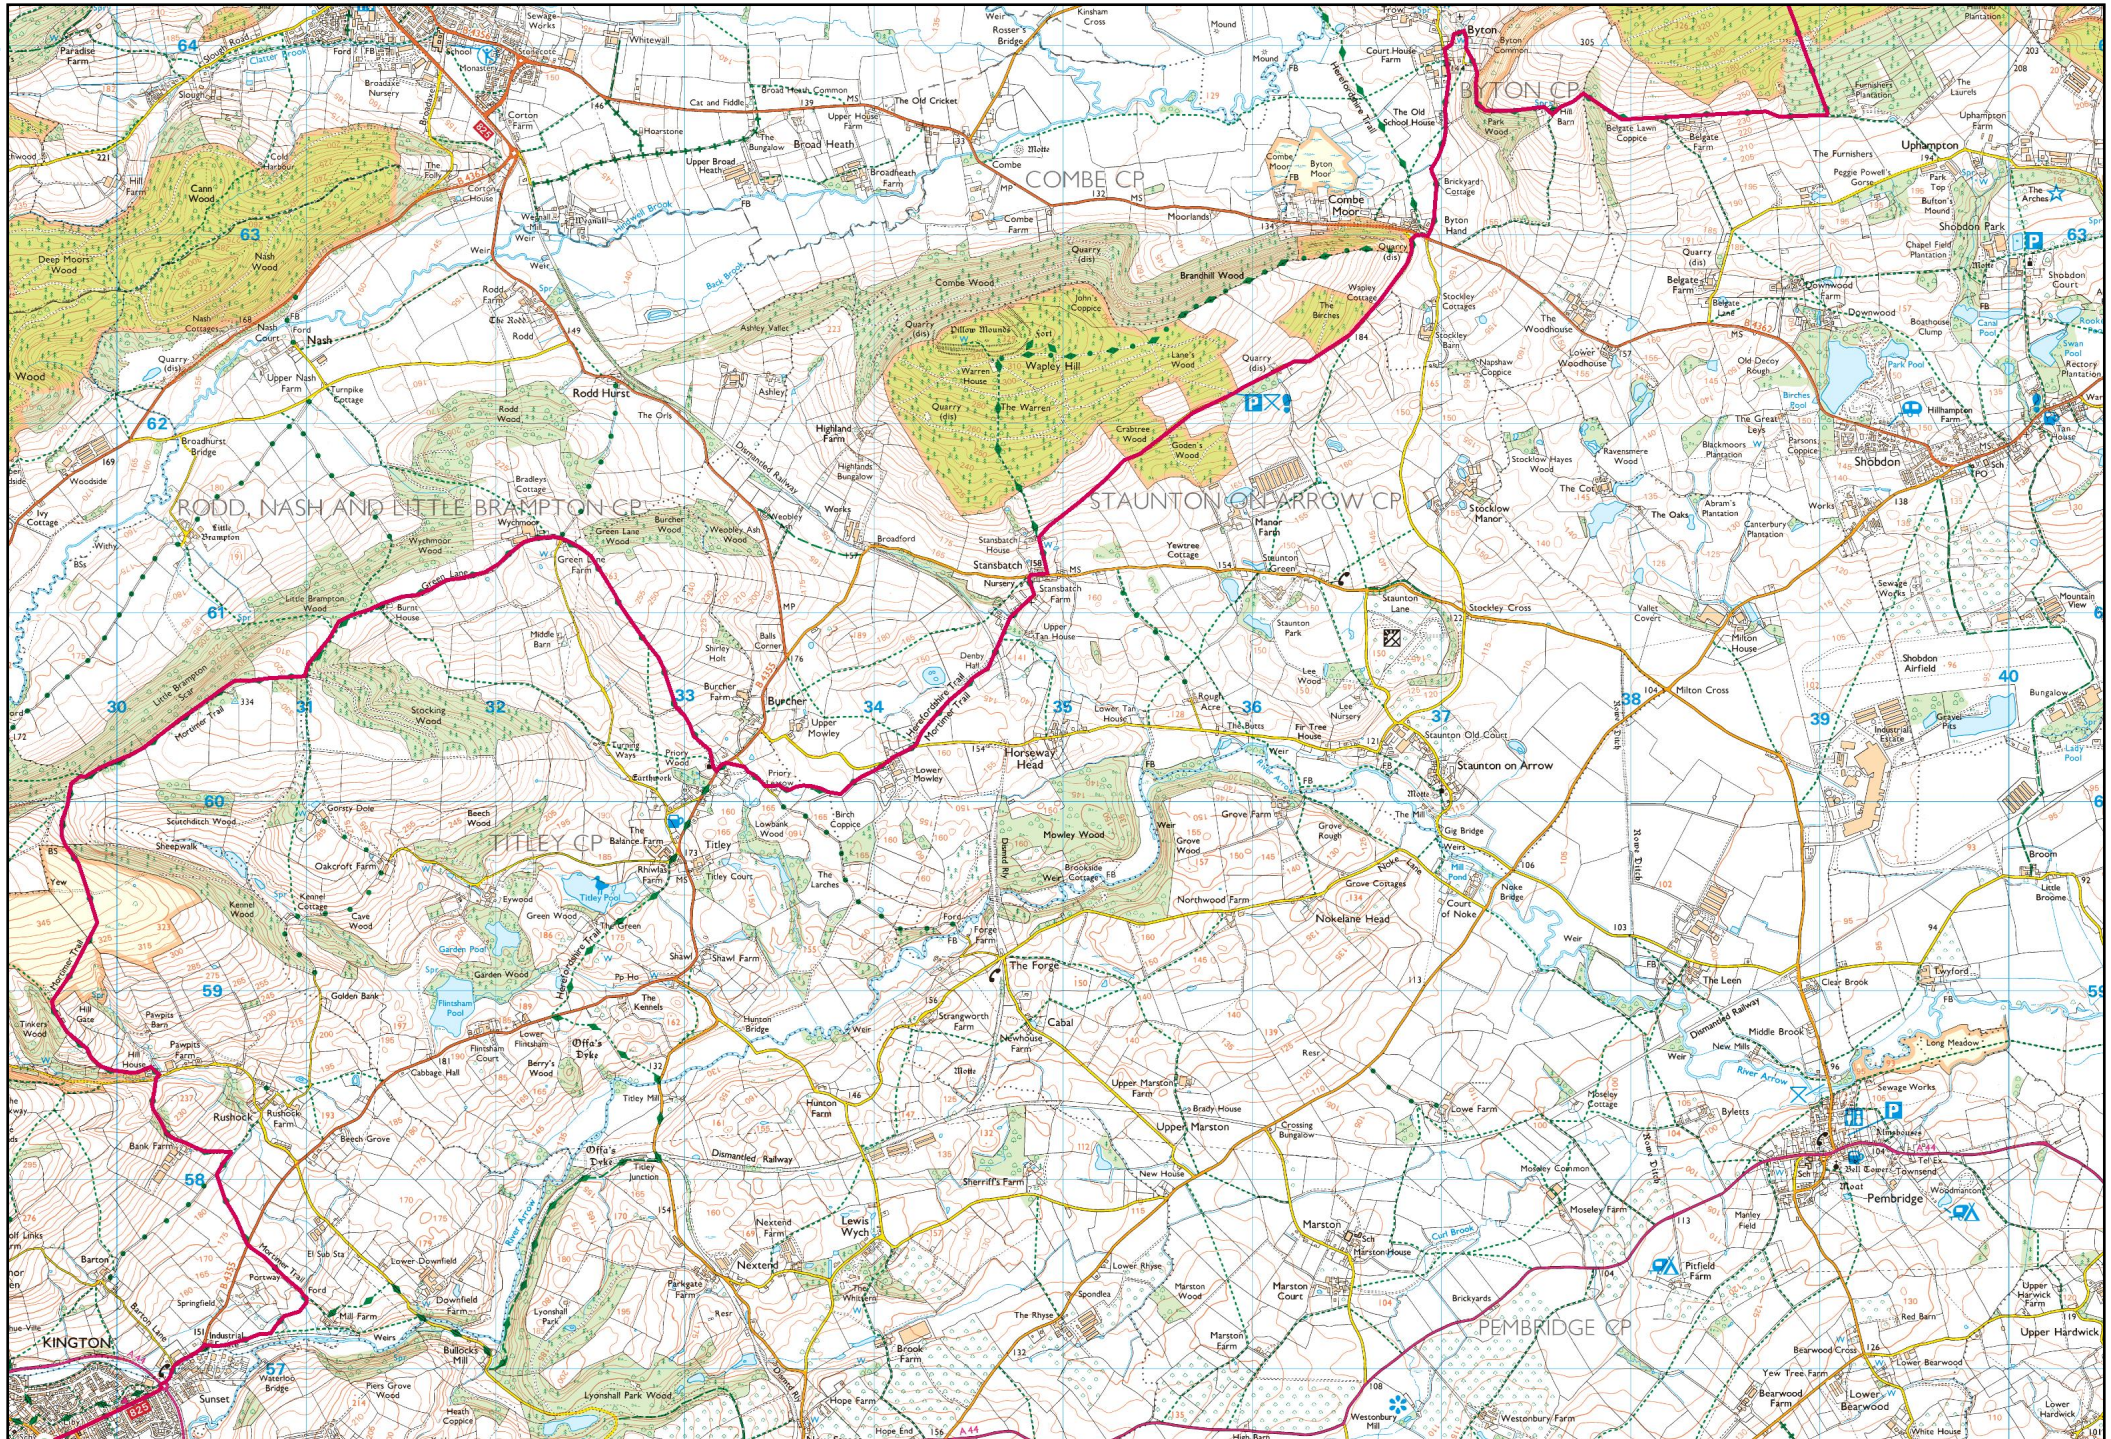

MIDWINTER MORTIMER TRAIL - ANDALL EVENTS

MIDWINTER MORTIMER TRAIL - ANDALL EVENTS