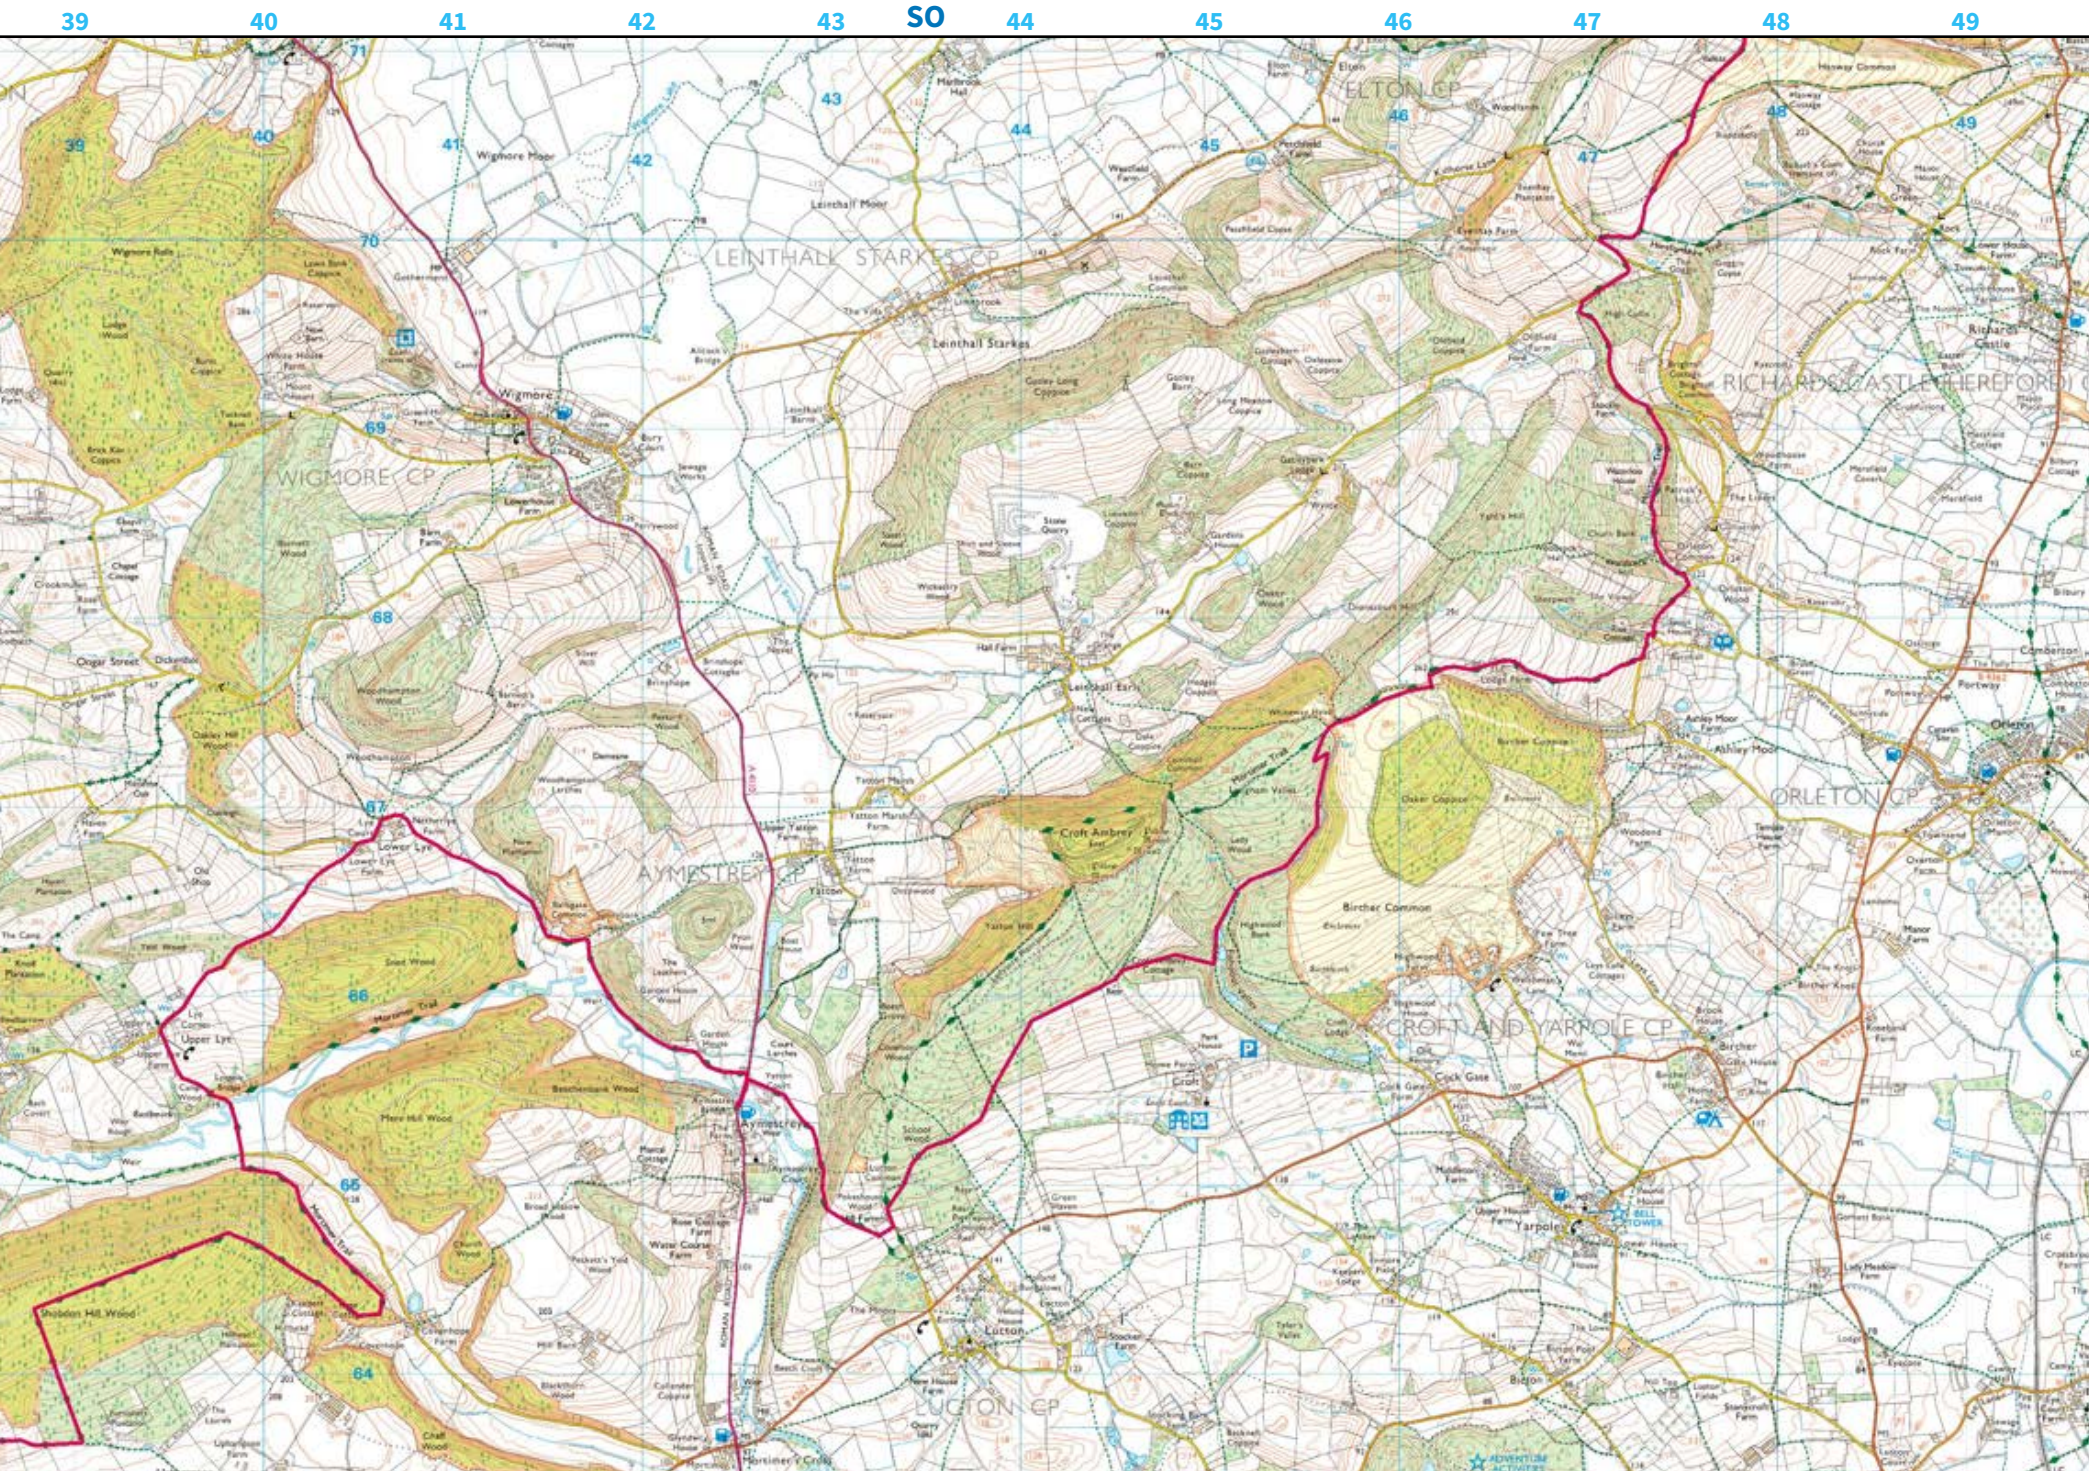

MIDWINTER MORTIMER TRAIL - ANDALI EVENTS

MIDWINTER MORTIMER TRAIL - ANDALL EVENTS

30 31 32 33 34 SO 35 36 37 38 39 40

MIDWINTER MORTIMER TRAIL - ANDALL EVENTS