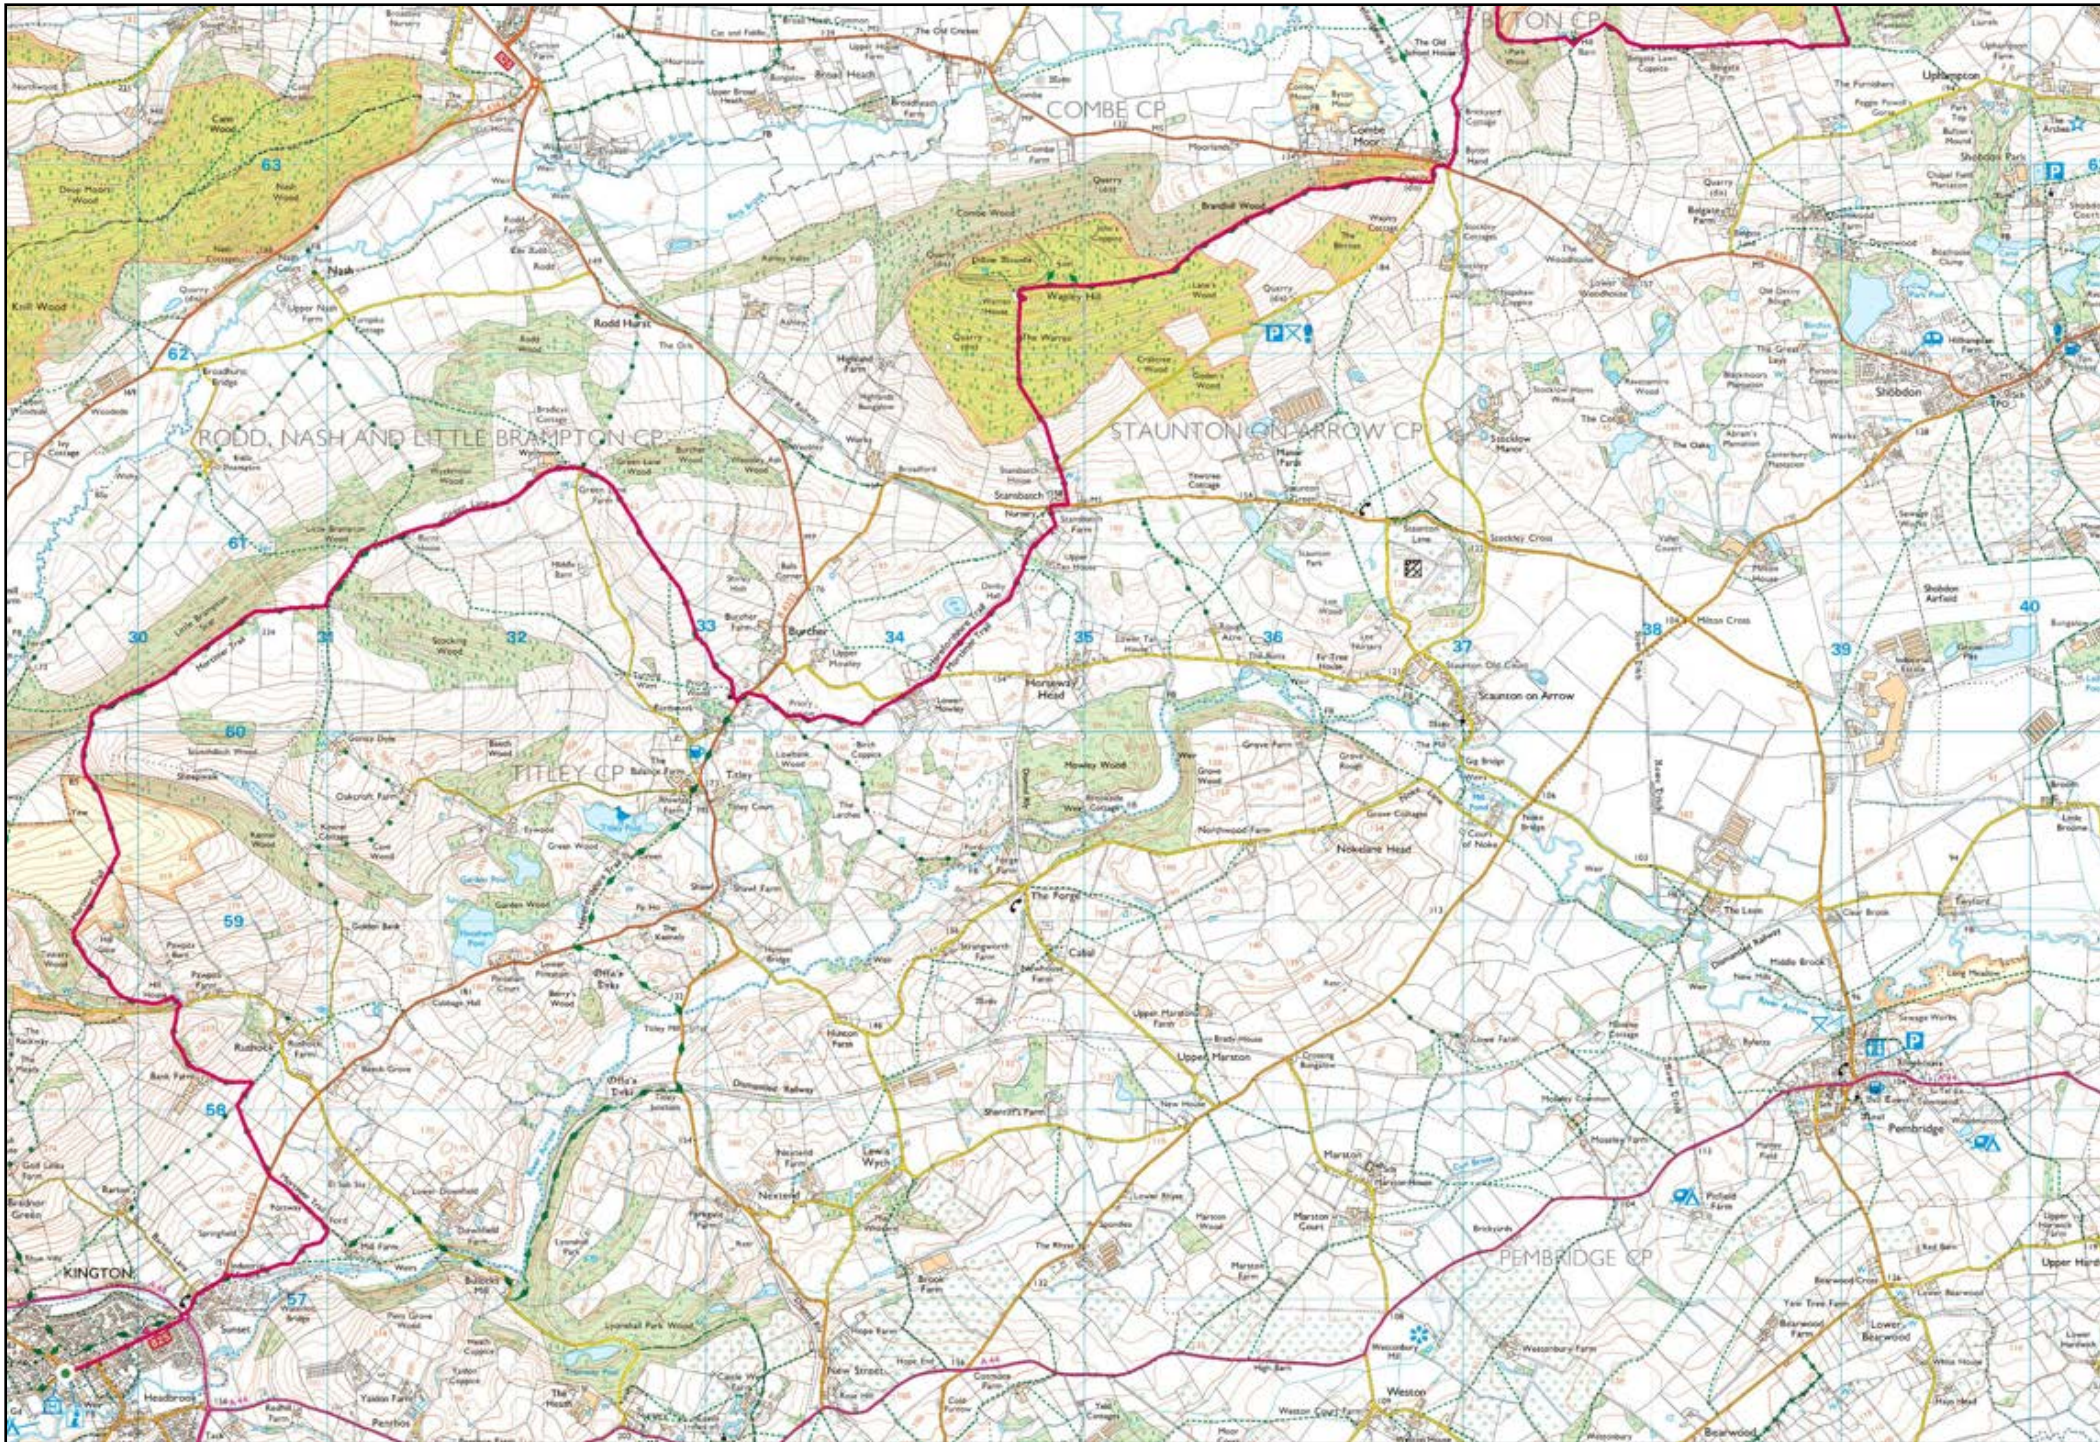

MIDWINTER MORTIMER TRAIL - ANDALL EVENTS

MIDWINTER MORTIMER TRAIL - ANDALL EVENTS