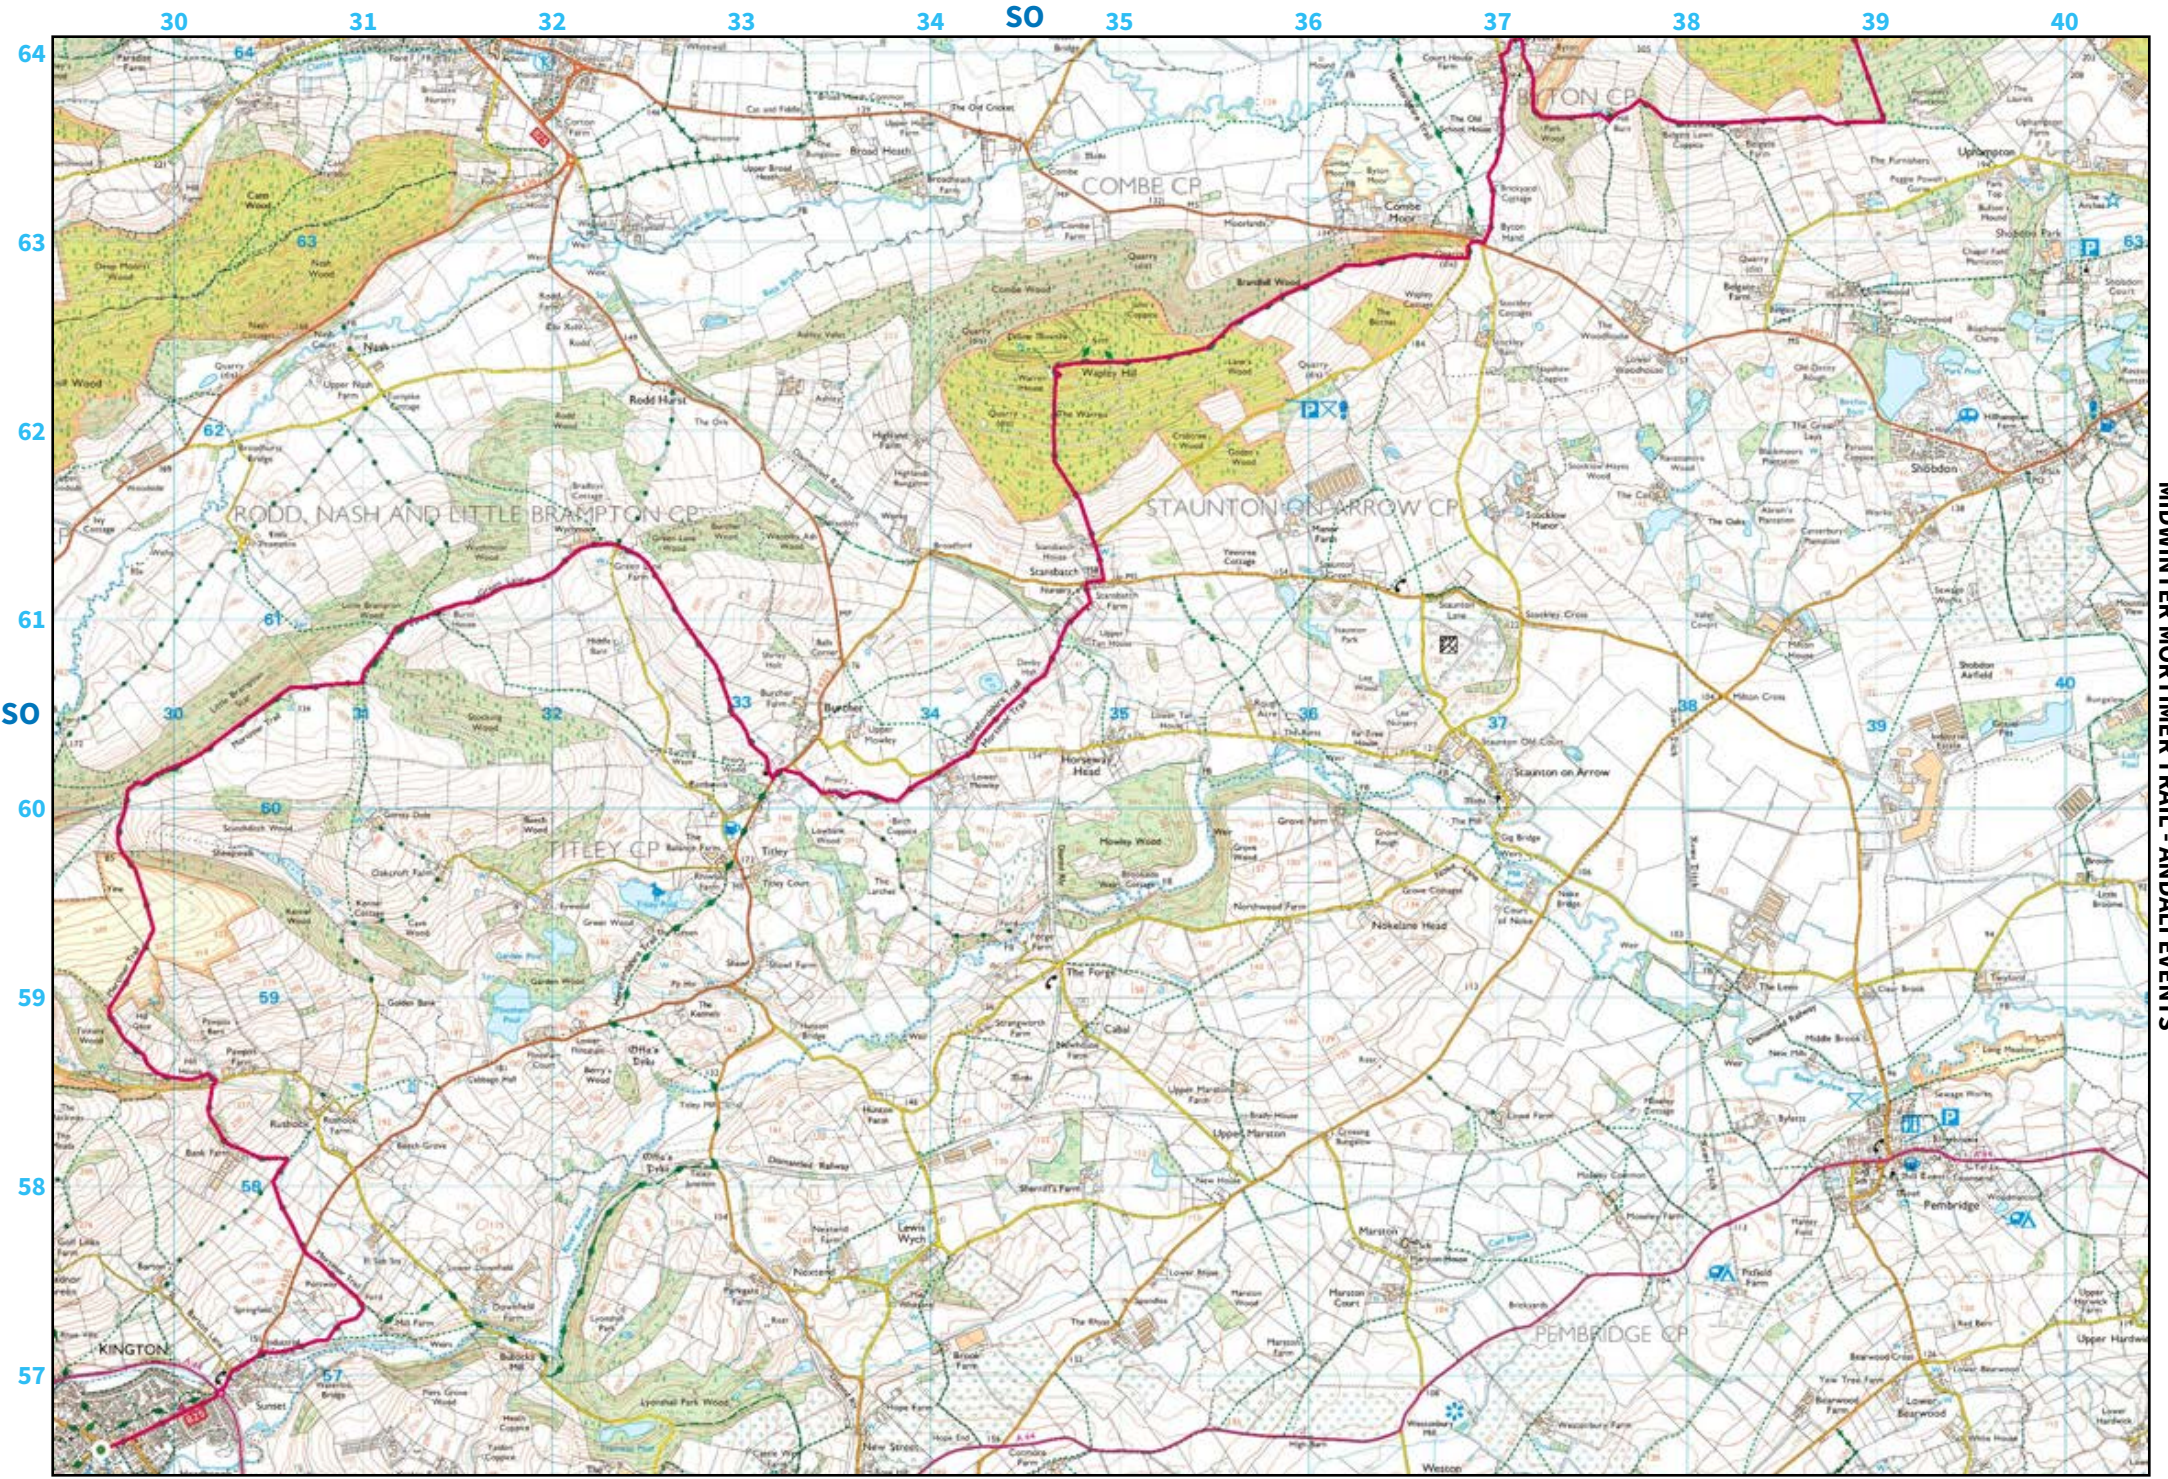

MIDWINTER MORTIMER TRAIL - ANDALI EVENTS

36

37

38

39

40

SO

41

64

SO

63

62

61

MIDWINTER MORTIMER TRAIL - ANDALI EVENTS

MIDWINTER MORTIMER TRAIL - ANDALL EVENTS